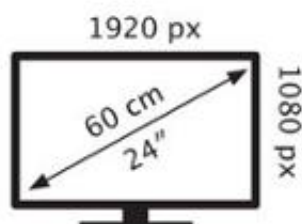

# ENERG

PHILIPS

24PFS6805/12

22 kWh/1000h

ABCDEF G

43 kWh/1000h

2019/2013